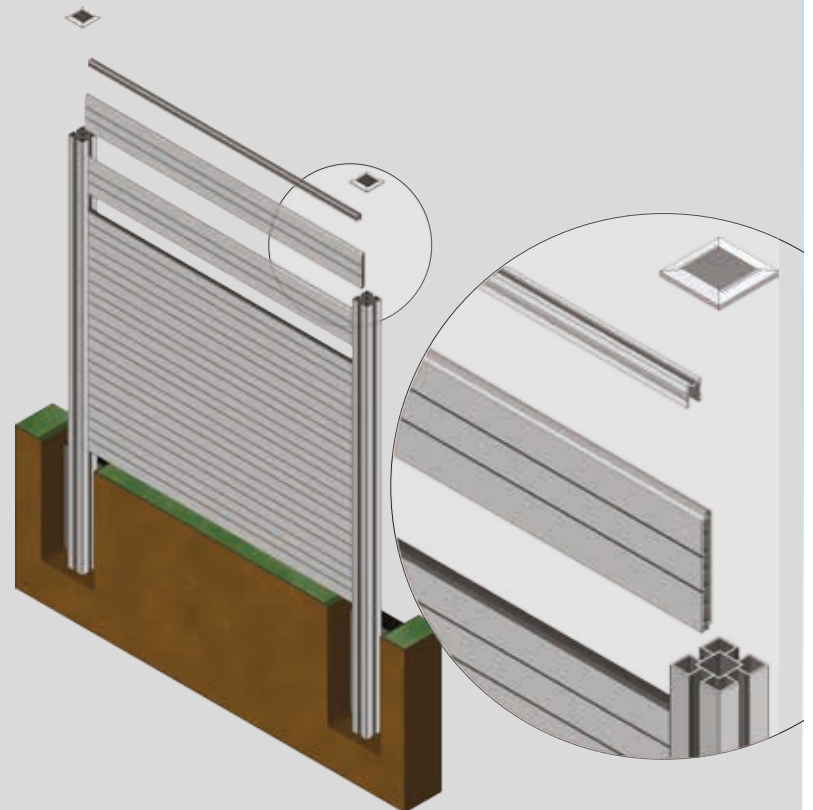

Belfast: + 44 (0) 2890454599

Ashbourne: +353 (01) 802 7173

Email: info@ridgeway-online.com

Website: www.ridgewayathome.com