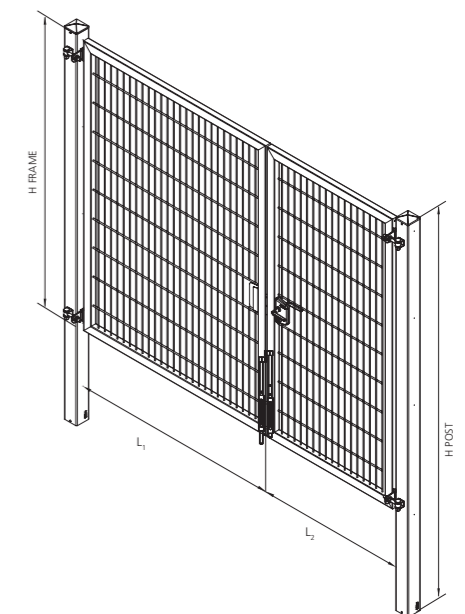

POSTS RECOMMENDED APPLICATION: FRAME HEIGHT + 700 MM

in mm						
	L	L	L	L	L	L
	1000	1250	1500	1750	2000	2500
60x60x3	x	x				
80x80x3	x	x	x			
100x100x3			x	x	x	
120x120x3					x	x