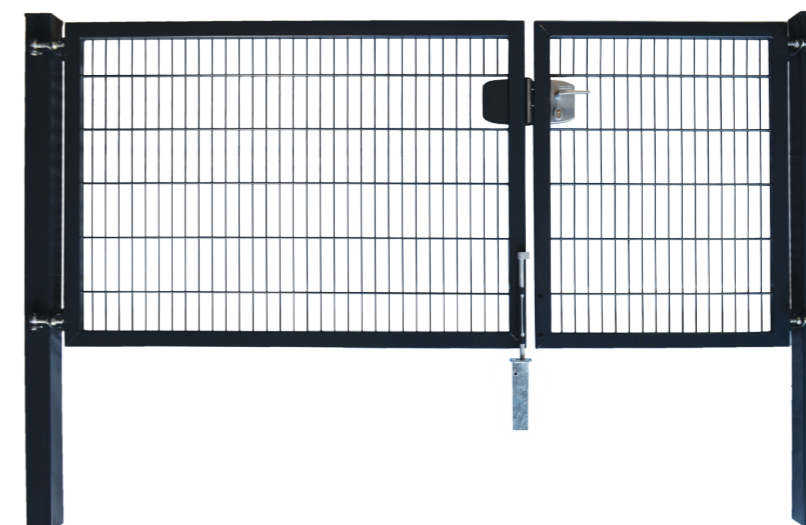

POSTS RECOMMENDED APPLICATION: FRAME HEIGHT + 700 MM

in mm						
	L	L	L	L	L	L
	1000	1250	1500	1750	2000	2500
60x60x3	x	x				
80x80x3	x	x	x			
100x100x3			x	x	x	
120x120x3					x	x