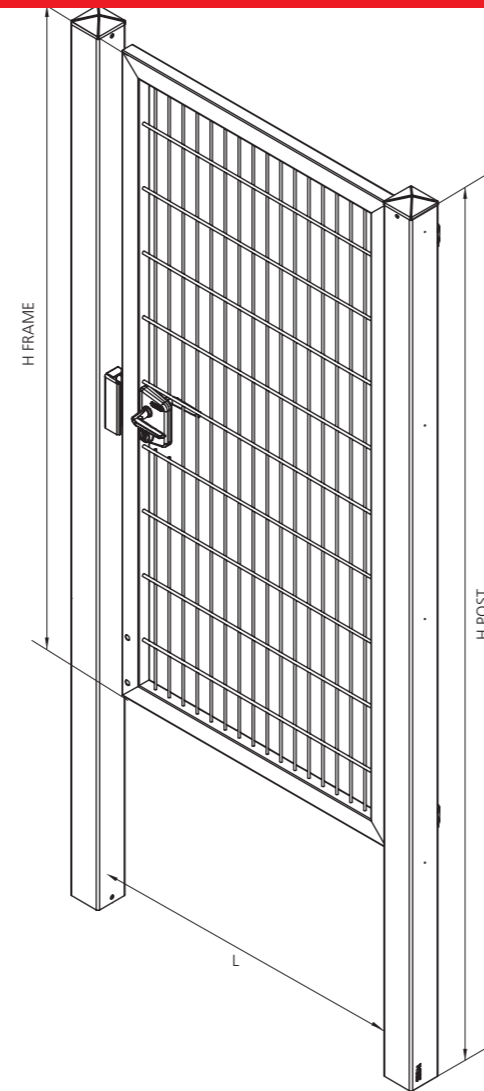

SYSTEM DOOR GATES

SINGLE DOOR GATES

Accessories:

- LOCINOX

Profiles:

- Frame: 60x40x2
- Post: 60x60x3; 80x80x3; 100x100x3; 120x120x3

Corrosion protection:

- HDG
- HDG + Poliester coating

Colours:

- HDG, RAL 6005, RAL 7016, RAL 6009, RAL 9005
- Other colours available

SINGLE GATES in mm							
H POST	H FRAME	L	L	L	L	L	L
1100	600	1000	1250	1500	1750	2000	2500
1400	800	1000	1250	1500	1750	2000	2500
1700	1000	1000	1250	1500	1750	2000	2500
1900	1200	1000	1250	1500	1750	2000	2500
2100	1400	1000	1250	1500	1750	2000	2500
2300	1600	1000	1250	1500	1750	2000	2500
2500	1800	1000	1250	1500	1750	2000	2500
2700	2000	1000	1250	1500	1750	2000	2500
3100	2400	1000	1250	1500	1750	2000	2500

DOUBLE DOOR GATES SYMMETRICAL AND ASYMMETRICAL

Accessories:

- LOCINOX

Profiles:

- Frame: 60x40x2
- Post: 60x60x3; 80x80x3; 100x100x3; 120x120x3

Corrosion protection:

- HDG
- HDG + Poliester coating

Colours:

- HDG, RAL 6005, RAL 7016, RAL 6009, RAL 9005
- Other colours available