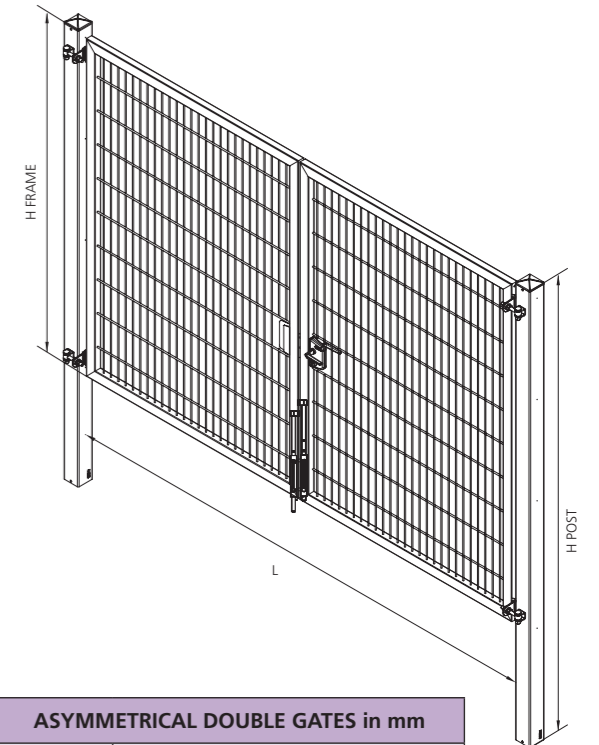

SYMMETRICAL DOUBLE GATES in mm							
H POST	H FRAME	L	L	L	L	L	L
1100	600	2000	2500	3000	3500	4000	5000
1400	800	2000	2500	3000	3500	4000	5000
1700	1000	2000	2500	3000	3500	4000	5000
1900	1200	2000	2500	3000	3500	4000	5000
2100	1400	2000	2500	3000	3500	4000	5000
2300	1600	2000	2500	3000	3500	4000	5000
2500	1800	2000	2500	3000	3500	4000	5000
2700	2000	2000	2500	3000	3500	4000	5000
3100	2400	2000	2500	3000	3500	4000	5000

ASYMMETRICAL DOUBLE GATES in mm	
H FRAME	L₁ + L₂
600÷2400	1000+1250/1500/1750/2000/2500
	1250+1500/1750/2000/2500
	1500+1750/2000/2500
	1750+2000/2500
	2000+2500