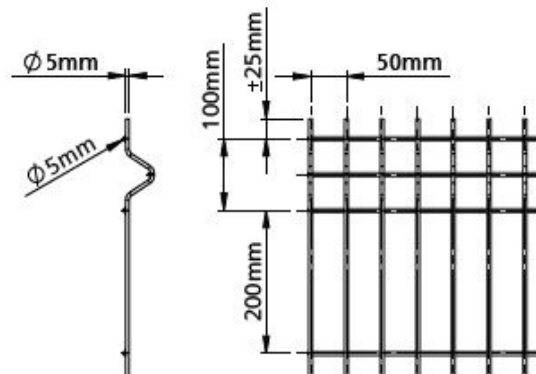

## Ridgefence Economy 3M

Mesh Size 50 x 200 MM

### DIMENSIONS

Height mm	Beams	Post c/c (nom)
1230	2	3.02
1730	3	3.02
1930	3	3.02
2030	4	3.02
2330	3	3.02
2430	4	3.02
2960	5	2.52

An ideal fencing solution to many perimeter security demarcation requirements. This wire mesh fencing panel system is fixed to RHS posts using metal fixing brackets, via anti tamper security fixings.

### Specification

5mm Horizontal & Vertical Wires  
 Width = 3.08m  
 Heights - see table  
 Mesh Aperture of 50 x 200mm  
 (50x100mm in profile)  
*\*measurements are centre of wire to centre of wire*